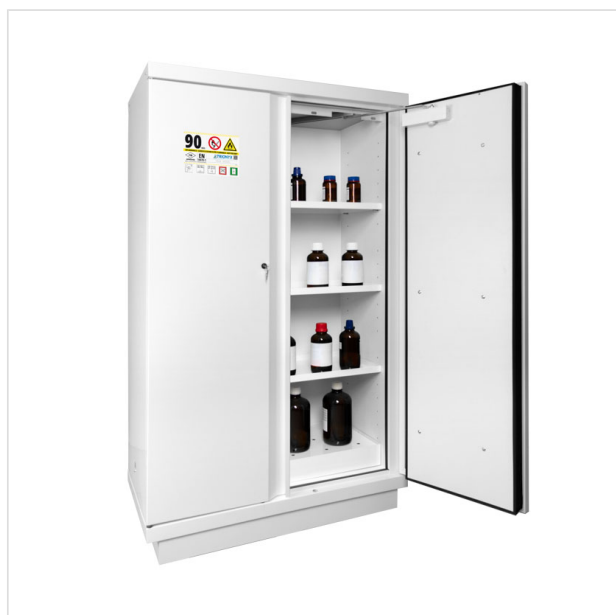

## armadio 105 minuti - 3 mensole - 1 traghetto

### SINO TAMBIÉN...

- Holes for the connection to the ventilation
- Tested and approved according to FM 6050
- Adjustable shelves in height