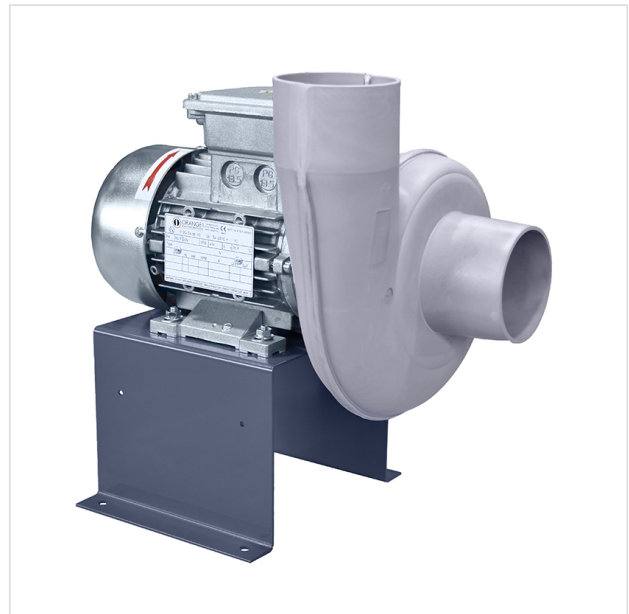

Matex100

ATEX radial volute fan 2G Ex eb IIC T4 Gb

COMPLIANCE

ADVANTAGES

- ATEX zone II certified
- CE certified

TECHNICAL FEATURES

Model

Matex100

Model	External dimensions HxWxD (mm)	Internal dimensions HxWxD (mm)	Weight (kg)
Matex100			8.00